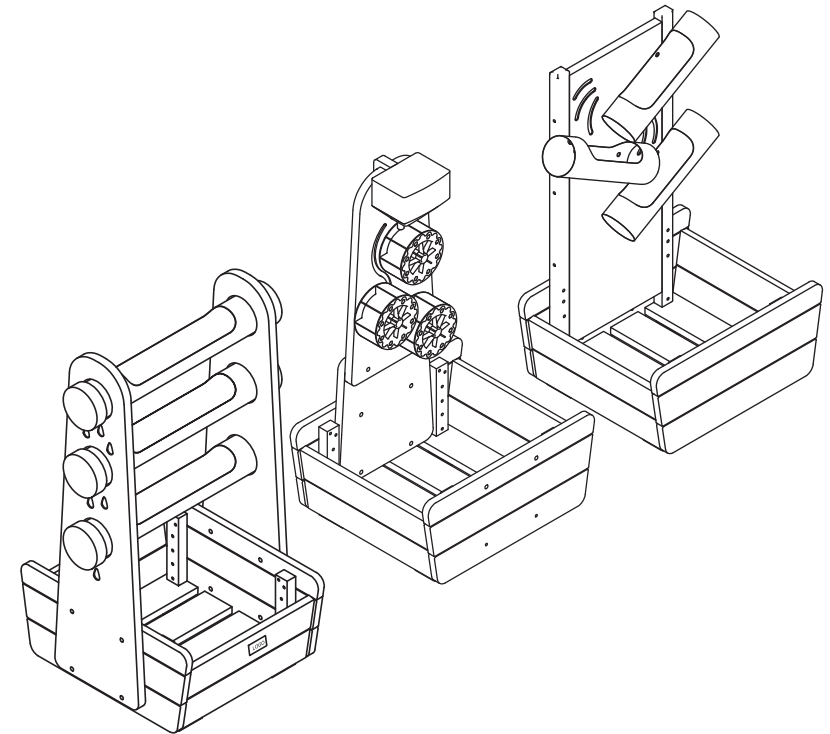

# Water Play Sets Assembly Instructions

**Item Code:  
HW1-S283-A  
(Drops Set)**

**Item Code:  
HW1-S284-A  
(Wheels Set)**

**Item Code:  
HW1-S285-A  
(Tubes Set)**

**Item Code:  
HW1-S282SET  
(Complete Set)**