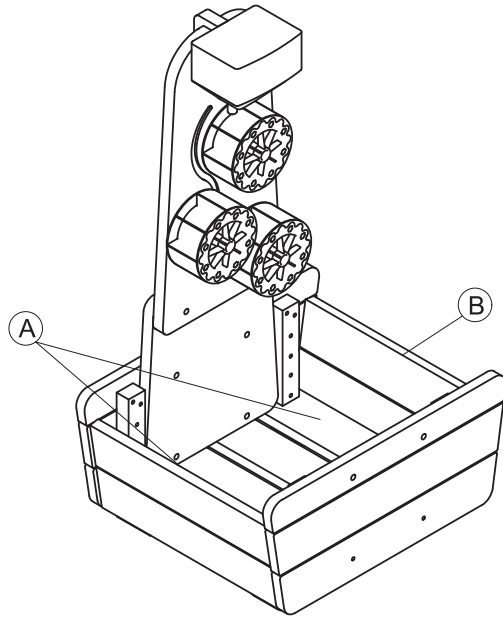

## DIMENSIONS

# Water Play Drops Set - Item Code: HW1-S283-A

Step 1

Step 2

Step 3

Step 4

# Water Play Wheels Set - Item Code: HW1-S284-A

Record the manufacture date here. Information is located on a label enclosed, and on the shipping carton.  
Place label and this sheet in an accessible place.  
Model Number: HW1-S284-A