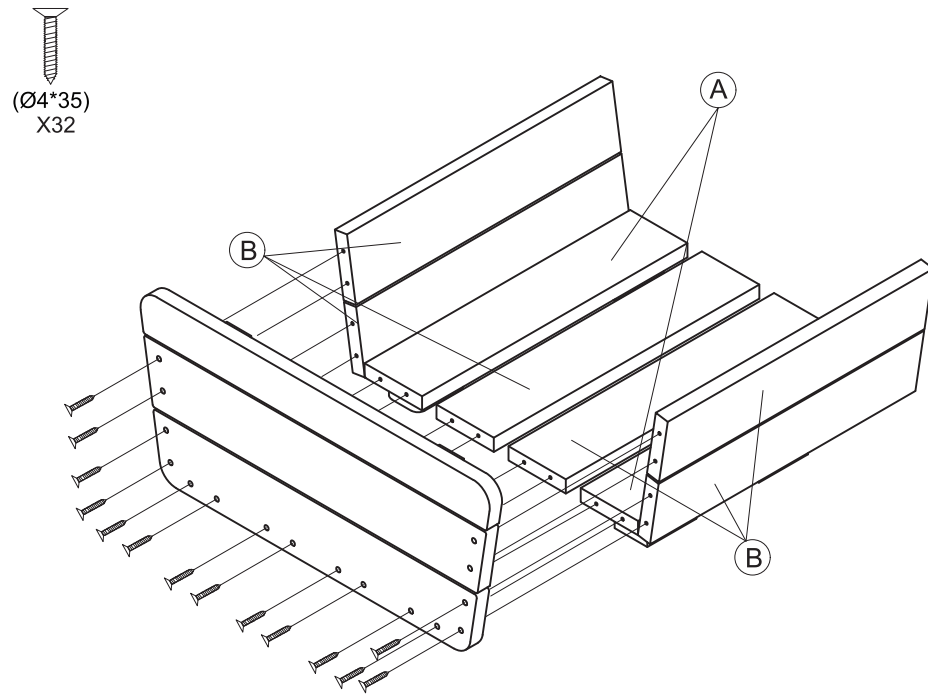

Water Play Tubes Set - Item Code: HW1-S285-A

Step 1