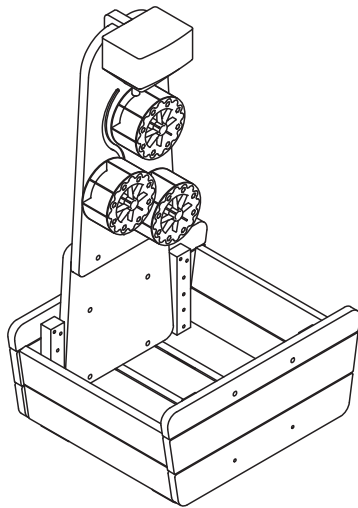

# Water Play Sets Assembly Instructions

**Item Code:  
HW1-S283-A  
(Drops Set)**

**Item Code:  
HW1-S284-A  
(Wheels Set)**

**Item Code:  
HW1-S285-A  
(Tubes Set)**

**Item Code:  
HW1-S282SET  
(Complete Set)**