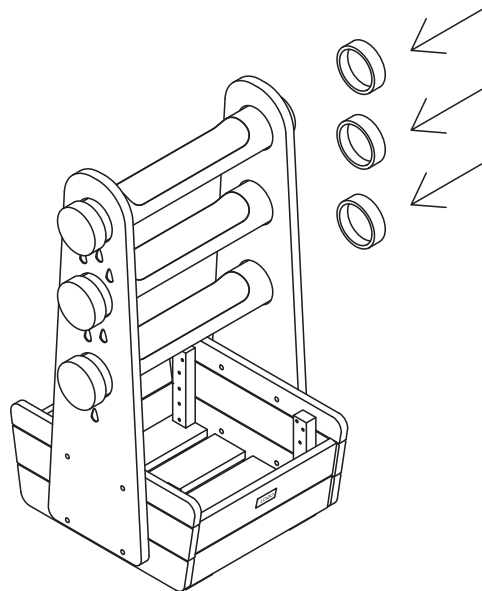

## DIMENSIONS

# Water Play Drops Set - Item Code: HW1-S283-A

Step 1

Step 2

Step 3

Step 4

# Water Play Wheels Set - Item Code: HW1-S284-A

Record the manufacture date here. Information is located on a label enclosed, and on the shipping carton.  
Place label and this sheet in an accessible place.  
Model Number: HW1-S284-A