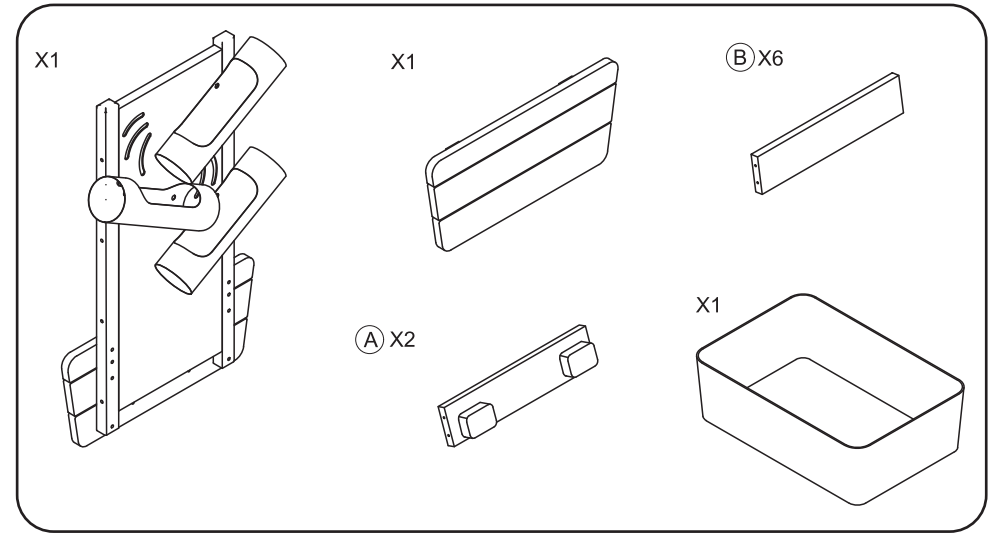

Water Play Tubes Set - Item Code: HW1-S285-A

Record the manufacture date here. Information is located on a label enclosed, and on the shipping carton. Place label and this sheet in an accessible place. Model Number: HW1-S285-A

Manufacture Date: _____

Fasten your Hex Key Tool in the box below and keep in a convenient place for future use.

PART LIST

HARDWARE

DIMENSIONS

Overall Dimension: H685 x W420 x D372mm