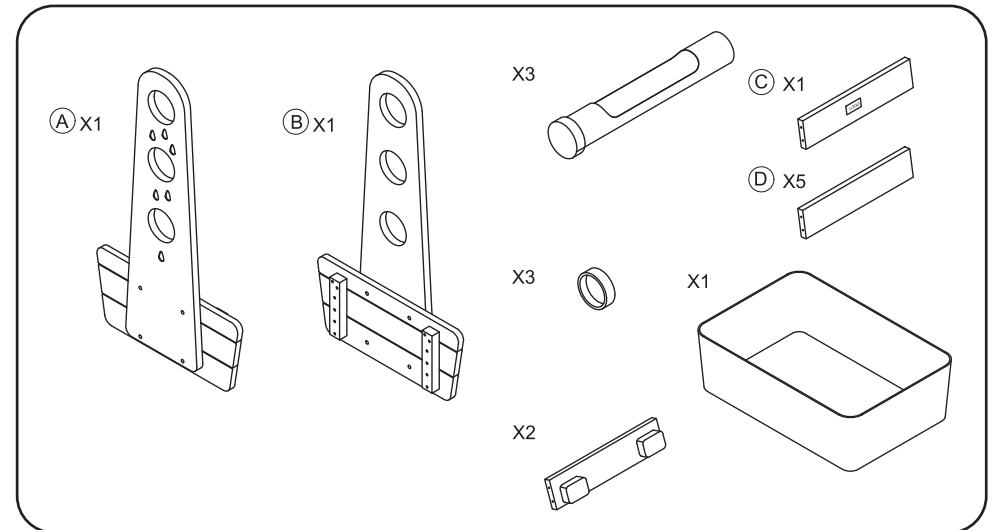

Water Play Drops Set - Item Code: HW1-S283-A

Record the manufacture date here. Information is located on a label enclosed, and on the shipping carton. Place label and this sheet in an accessible place.
Model Number: HW1-S283-A

Manufacture Date: _____

Fasten your Hex Key Tool in the box below and keep in a convenient place for future use.

PART LIST

HARDWARE

DIMENSIONS