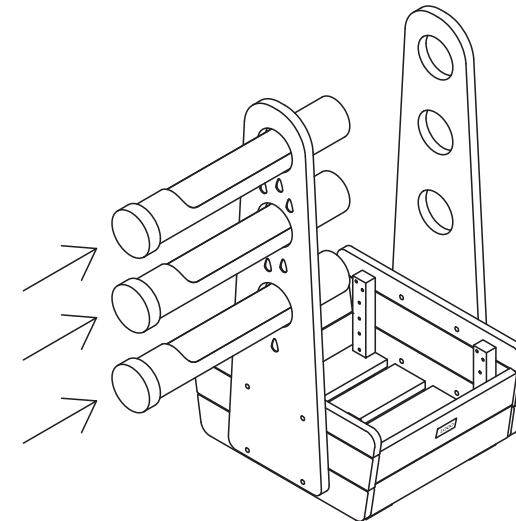

## DIMENSIONS

# Water Play Drops Set - Item Code: HW1-S283-A

Step 1

Step 2

Step 3

Step 4

# Water Play Wheels Set - Item Code: HW1-S284-A

Record the manufacture date here. Information is located on a label enclosed, and on the shipping carton.  
Place label and this sheet in an accessible place.  
Model Number: HW1-S284-A