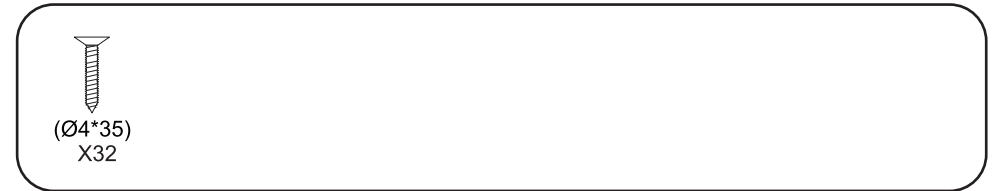

HARDWARE

DIMENSIONS

Overall Dimension: H685 x W420 x D372mm