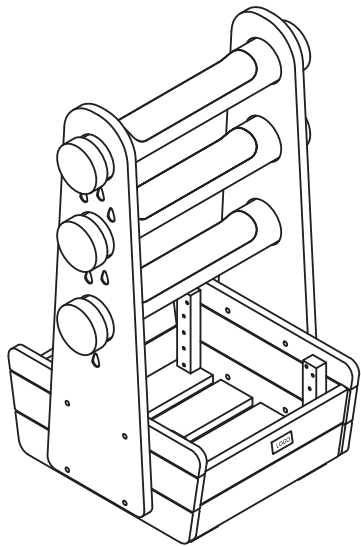

# Water Play Sets Assembly Instructions

**Item Code:  
HW1-S283-A  
(Drops Set)**

**Item Code:  
HW1-S284-A  
(Wheels Set)**

**Item Code:  
HW1-S285-A  
(Tubes Set)**

**Item Code:  
HW1-S282SET  
(Complete Set)**