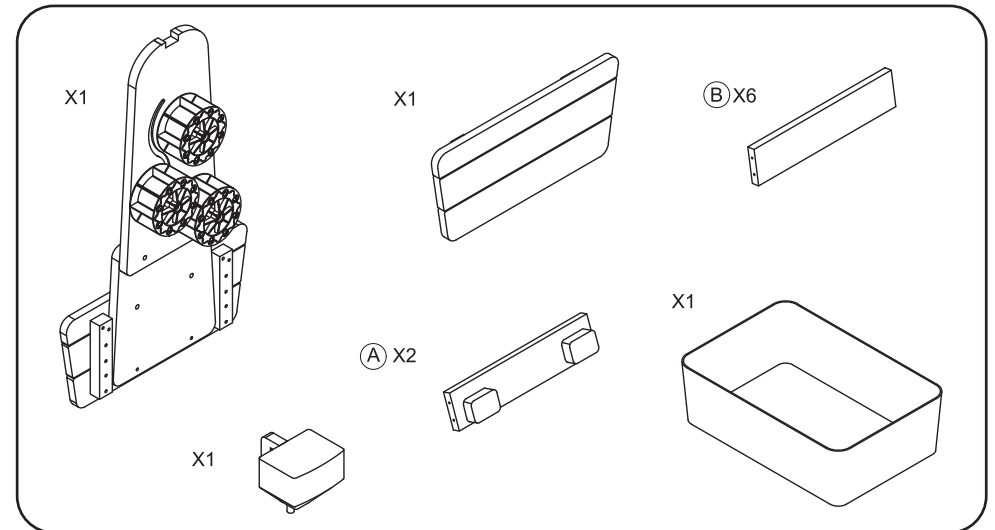

Water Play Wheels Set - Item Code: HW1-S284-A

Record the manufacture date here. Information is located on a label enclosed, and on the shipping carton.
Place label and this sheet in an accessible place.
Model Number: HW1-S284-A

Manufacture Date: _____

Fasten your Hex Key Tool in the box below and keep in a convenient place for future use.

PART LIST

HARDWARE

DIMENSIONS