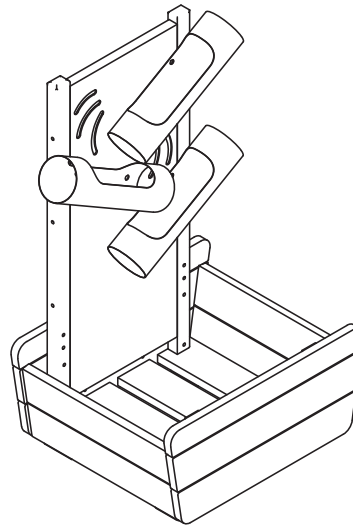

# Water Play Sets Assembly Instructions

**Item Code:  
HW1-S283-A  
(Drops Set)**

**Item Code:  
HW1-S284-A  
(Wheels Set)**

**Item Code:  
HW1-S285-A  
(Tubes Set)**

**Item Code:  
HW1-S282SET  
(Complete Set)**