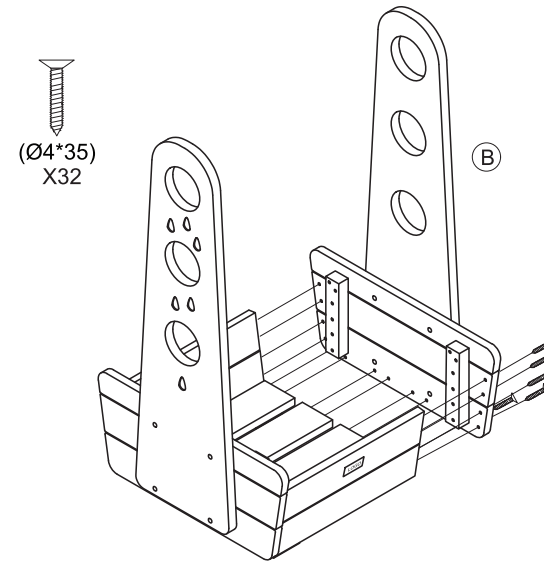

## PART LIST

## DIMENSIONS

# Water Play Drops Set - Item Code: HW1-S283-A

Step 1

Step 2

Step 3

Step 4