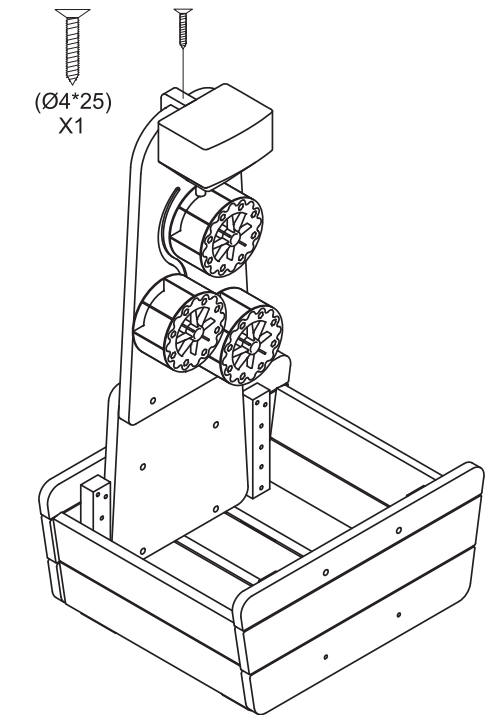

Water Play Wheels Set - Item Code: HW1-S284-A

Step 1

Step 2

Step 3