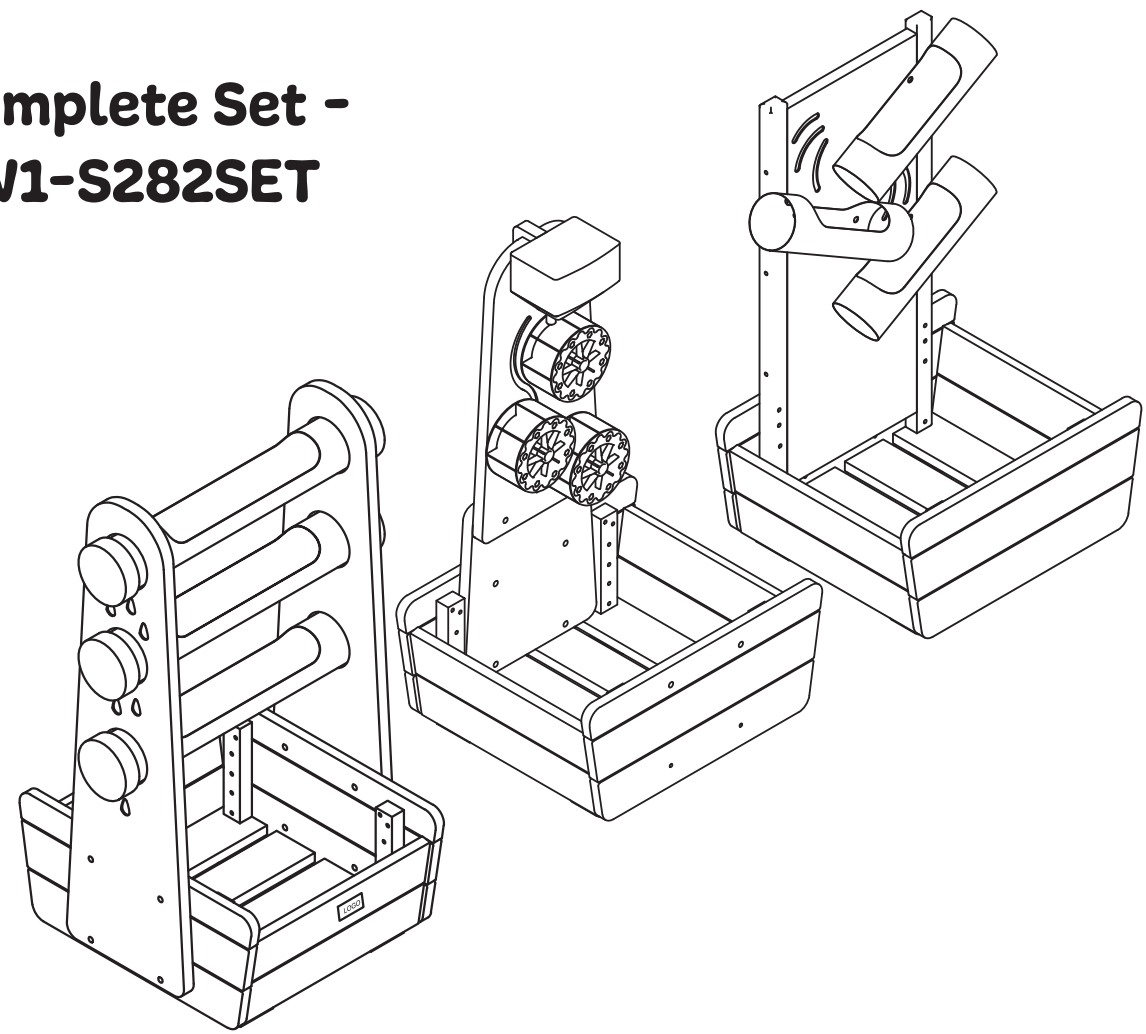

Water Play Complete Set - Item Code: HW1-S282SET