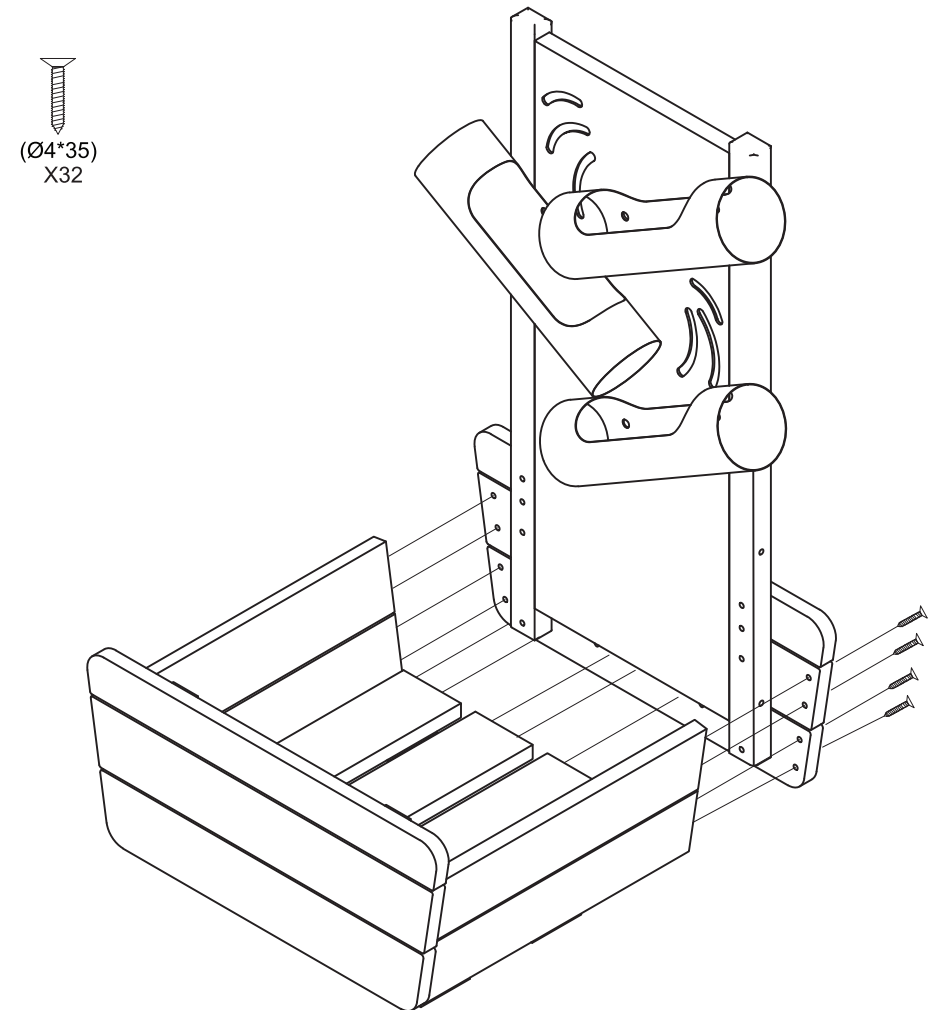

Water Play Tubes Set - Item Code: HW1-S285-A

Step 1

Step 2